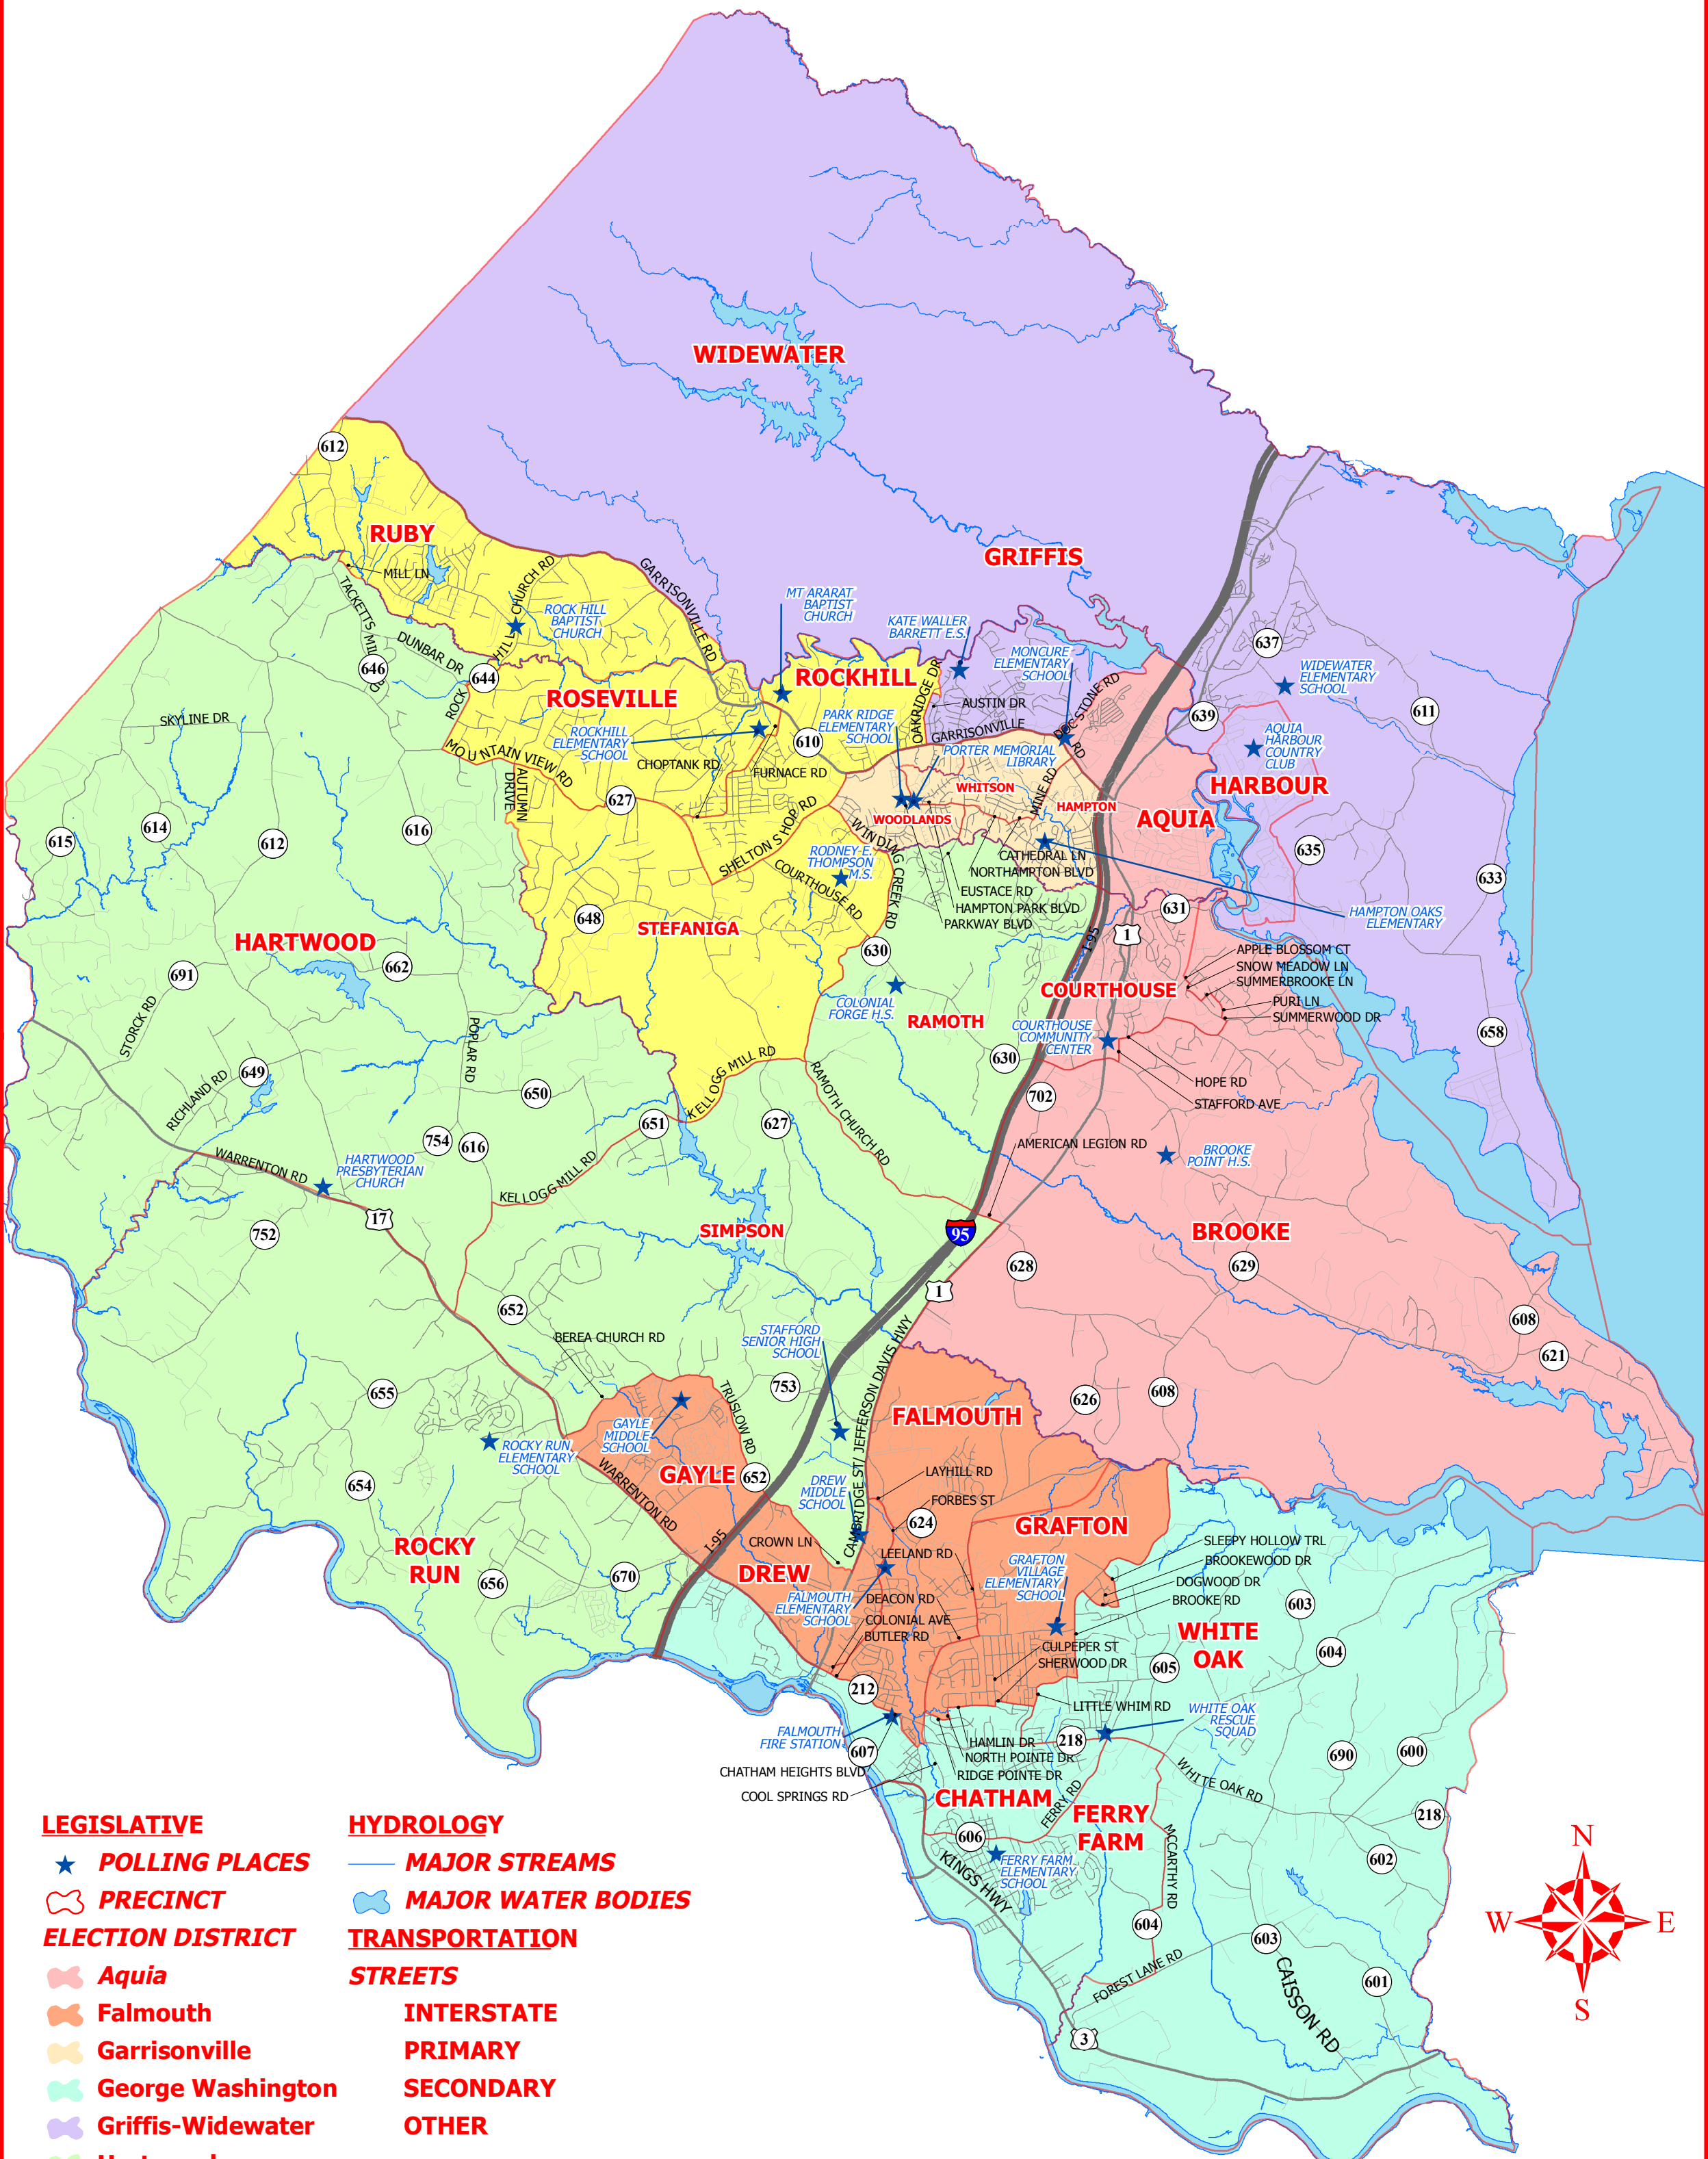

# Stafford County Election Districts & Precincts

- LEGISLATIVE**
- ★ POLLING PLACES
  - PRECINCT
- ELECTION DISTRICT**
- Aquia
  - Falmouth
  - Garrisonville
  - George Washington
  - Griffis-Widewater
  - Hartwood
  - Rockhill

- HYDROLOGY**
- MAJOR STREAMS
  - MAJOR WATER BODIES
- TRANSPORTATION**
- STREETS**
- INTERSTATE
  - PRIMARY
  - SECONDARY
  - OTHER